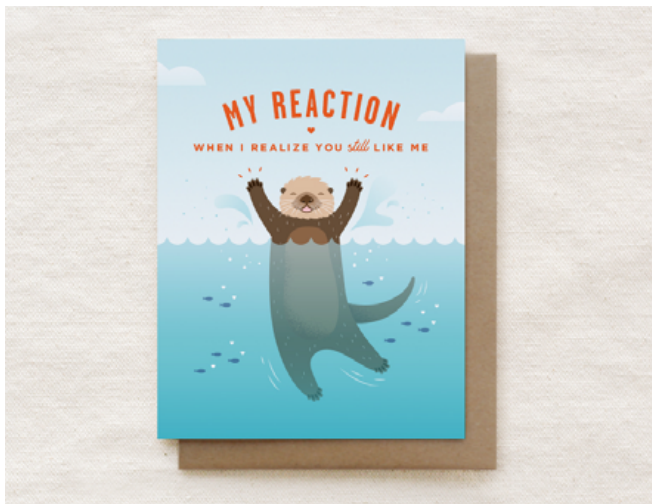

228-C: REACTION